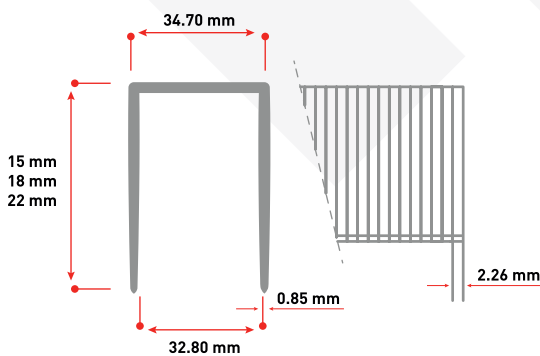

35 Series Staples