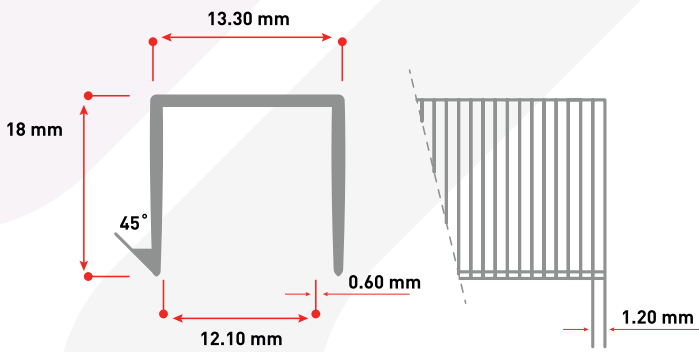

	Small Box Big Box	Small Box Big Box	Small Box Big Box	Small Box Big Box	Small Box Big Box	Small Box Big Box	Small Box Big Box
	100/17	100/20	100/25	100/30	100/35	100/40	100/50
Wire Diameter	1.50 mm	1.50 mm	1.50 mm	1.50 mm	1.50 mm	1.50 mm	1.50 mm
Crown	11 mm	11 mm	11 mm	11 mm	11 mm	11 mm	11 mm
Leg Length	17 mm	20 mm	25 mm	30 mm	35 mm	40 mm	50 mm
Pcs/Strip	75	75	75	75	75	75	75
Strip/Box	12-48	9-40	8-32	7-28	6-22	5-20	4-16
Pcs/Box	900-3600	675-3000	600-2400	525-2100	450-1650	375-1500	300-1200
Box/Package	30-12	30-12	30-12	30-12	30-12	30-12	30-12
Box Weight (Average)	500 gr-2000 gr	445 gr-2000 gr	480 gr-1900 gr	495 gr-1950 gr	490 gr-1765 gr	460 gr-1816 gr	457 gr-1800 gr
Package Weight (Average)	15 kg-24 kg	14 kg-24 kg	15 kg-23 kg	15 kg-24 kg	15 kg-21 kg	14 kg-22 kg	14 kg-22 kg

16 Series Staples

Application Areas?

- Pallet Production
- Felt Insulation
- Wood Fore Joining
- Sheet - Wood - Plastic Combination

	16/16	16/20	16/25	16/30	16/38
Wire Diameter	1.50 mm	1.50 mm	1.50 mm	1.50 mm	1.50 mm
Crown	25 mm	25 mm	25 mm	25 mm	25 mm
Leg Length	16 mm	20 mm	25 mm	30 mm	38 mm
Pcs/Strip	75	75	75	75	75
Strip/Box	8	8	4	8	4
Pcs/Box	600	600	300	300	300
Box/Package	30	30	30	30	30
Package Weight (Average)	13 kg	16 kg	9 kg	11 kg	13 kg
Box Weight (Average)	443 gr	522 gr	304 gr	350 gr	414 gr

P88 Series Staples

Application Areas?

- Mattresses Production
- Fastening of Foam Rubbers and Special Carpets
- Fastening of Cardboard Boxes and Packages

	Small Box Big Box
P88/18	
Wire Diameter	0.89 mm
Crown	13.30 mm
Leg Length	18 mm
Pcs/Strip	100
Strip/Box	16-48
Pcs/Box	1600-4800
Box/Package	30-12
Box Weight (Average)	362 gr-1070 gr
Package Weight (Average)	11 kg-13 kg