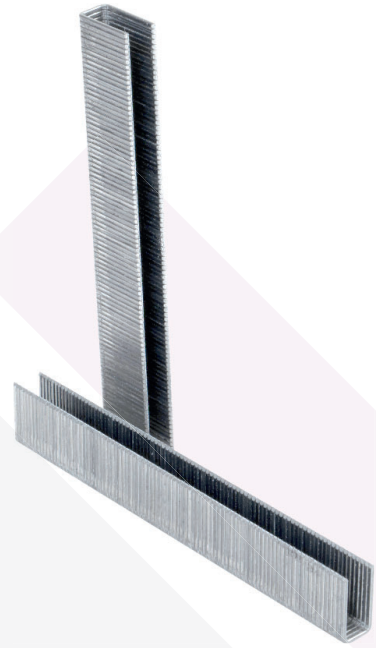

92 Series Staples

Application Areas?

- Door and Windows Production
- Furniture Production and Cabinets Assembly
- Roofing Industry
- Palette, Drawer, Cofferdam and Lattices Production
- Hard-Woods Floors and Wooden Materials

	Small Box Big Box	Small Box Big Box	Small Box Big Box	Small Box Big Box	Small Box Big Box	Small Box Big Box
	92/17	92/20	92/25	92/30	92/35	92/40
Wire Diameter	1.16 mm	1.16 mm	1.16 mm	1.16 mm	1.16 mm	1.16 mm
Crown	8.85mm	8.85mm	8.85mm	8.85mm	8.85mm	8.85mm
Leg Length	17 mm	20 mm	25 mm	30 mm	35 mm	40 mm
Pcs/Strip	90	90	90	90	90	90
Strip/Box	14-60	14-50	10-40	8-32	7-32	7-24
Pcs/Box	1260-5400	1260-4500	900-3600	720-2880	630-2880	630-2160
Box/Package	30-12	30-12	30-12	30-12	30-12	30-12
Box Weight (Average)	413 gr-1740 gr	480 gr-1690 gr	420 gr-1650 gr	400 gr-1575 kg	400 gr-1800 gr	455 gr-1535 gr
Package Weight (Average)	13 kg-21 kg	15 kg-20 kg	13 kg-20 kg	12 kg-19 kg	12 kg-22 kg	14 kg-15 kg