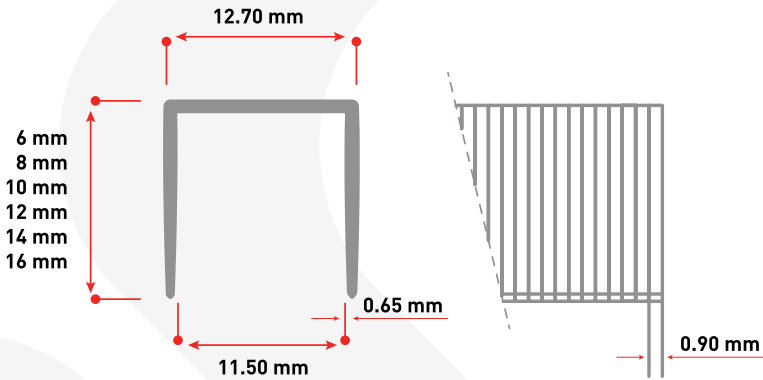

80 Series Staples

Application Areas?

- Furniture Production
- Upholstery
- Sailing and Automotive Industry
- Door and Windows Production
- Carpet and Shoe Making
- Picture Frames and Wooden Materials

	Small Box Big Box	Small Box Big Box	Small Box Big Box	Small Box Big Box	Small Box Big Box	Small Box Big Box	Small Box
	80/06	80/08	80/10	80/12	80/14	80/16	80/22
Wire Diameter	0.81 mm	0.81 mm	0.81 mm	0.81 mm	0.81 mm	0.81 mm	0.81 mm
Crown	12.70 mm	12.70 mm	12.70 mm	12.70 mm	12.70 mm	12.70 mm	12.70 mm
Leg Length	6 mm	8 mm	10 mm	12 mm	14 mm	16 mm	22 mm
Pcs/Strip	125	125	125	125	125	125	125
Strip/Box	40-144	40-96	32-80	24-64	24-64	18-48	16
Pcs/Box	5000-18000	5000-12000	4000-10000	3000-8000	3000-8000	2250-6000	2000
Box/Package	30-12	30-12	30-12	30-12	30-12	30-12	30
Box Weight (Average)	455 gr-1638 gr	540 gr-1286 gr	502 gr-1244 gr	426 gr-1124 gr	480 gr-1267 gr	405 gr-1068 gr	441 gr
Package Weight (Average)	14 kg-20 kg	16 kg	15 kg	13 kg-14 kg	15 kg	12 kg-13 kg	13,40 kg