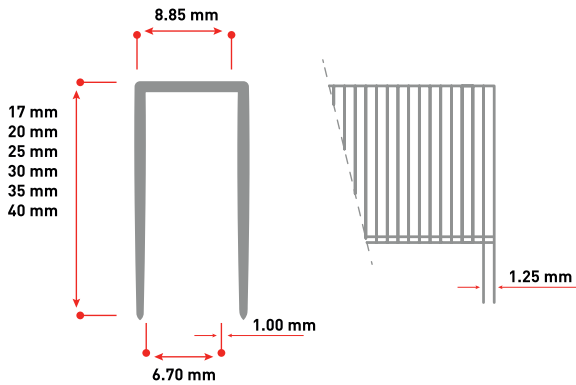

92 Series Staples

Application Areas?

- Door and Windows Production
- Furniture Production and Cabinets Assembly
- Roofing Industry
- Palette, Drawer, Cofferdam and Lattices Production
- Hard-Woods Floors and Wooden Materials

	Small Box Big Box	Small Box Big Box	Small Box Big Box	Small Box Big Box	Small Box Big Box	Small Box Big Box
	92/17	92/20	92/25	92/30	92/35	92/40
Wire Diameter	1.16 mm	1.16 mm	1.16 mm	1.16 mm	1.16 mm	1.16 mm
Crown	8.85mm	8.85mm	8.85mm	8.85mm	8.85mm	8.85mm
Leg Length	17 mm	20 mm	25 mm	30 mm	35 mm	40 mm
Pcs/Strip	90	90	90	90	90	90
Strip/Box	14-60	14-50	10-40	8-32	7-32	7-24
Pcs/Box	1260-5400	1260-4500	900-3600	720-2880	630-2880	630-2160
Box/Package	30-12	30-12	30-12	30-12	30-12	30-12
Box Weight (Average)	413 gr-1740 gr	480 gr-1690 gr	420 gr-1650 gr	400 gr-1575 kg	400 gr-1800 gr	455 gr-1535 gr
Package Weight (Average)	13 kg-21 kg	15 kg-20 kg	13 kg-20 kg	12 kg-19 kg	12 kg-22 kg	14 kg-15 kg