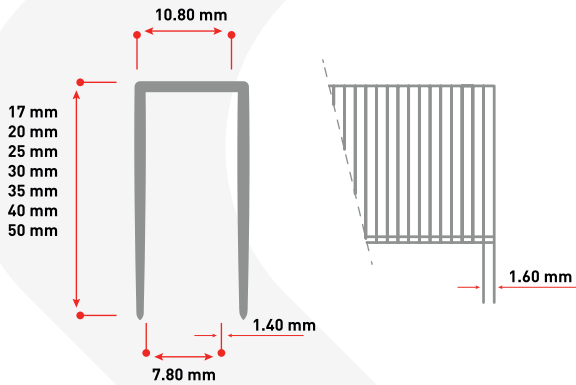

100 Series Staples

Application Areas?

- Door and Windows Production
- Furniture Production and Cabinets Assembly
- Roofing Industry
- Palette, Drawer, Cofferdam and Lattices Production
- Hard-Woods Floors and Wooden Materials

	Small Box Big Box	Small Box Big Box	Small Box Big Box	Small Box Big Box	Small Box Big Box	Small Box Big Box	Small Box Big Box
	100/17	100/20	100/25	100/30	100/35	100/40	100/50
Wire Diameter	1.50 mm	1.50 mm	1.50 mm	1.50 mm	1.50 mm	1.50 mm	1.50 mm
Crown	11 mm	11 mm	11 mm	11 mm	11 mm	11 mm	11 mm
Leg Length	17 mm	20 mm	25 mm	30 mm	35 mm	40 mm	50 mm
Pcs/Strip	75	75	75	75	75	75	75
Strip/Box	12-48	9-40	8-32	7-28	6-22	5-20	4-16
Pcs/Box	900-3600	675-3000	600-2400	525-2100	450-1650	375-1500	300-1200
Box/Package	30-12	30-12	30-12	30-12	30-12	30-12	30-12
Box Weight (Average)	500 gr-2000 gr	445 gr-2000 gr	480 gr-1900 gr	495 gr-1950 gr	490 gr-1765 gr	460 gr-1816 gr	457 gr-1800 gr
Package Weight (Average)	15 kg-24 kg	14 kg-24 kg	15 kg-23 kg	15 kg-24 kg	15 kg-21 kg	14 kg-22 kg	14 kg-22 kg