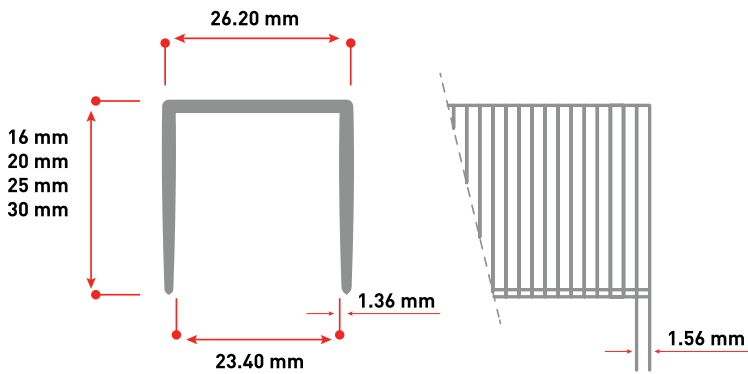

16 Series Staples

Application Areas?

- Pallet Production
- Felt Insulation
- Wood Fore Joining
- Sheet - Wood - Plastic Combination

	16/16	16/20	16/25	16/30	16/38
Wire Diameter	1.50 mm	1.50 mm	1.50 mm	1.50 mm	1.50 mm
Crown	25 mm	25 mm	25 mm	25 mm	25 mm
Leg Length	16 mm	20 mm	25 mm	30 mm	38 mm
Pcs/Strip	75	75	75	75	75
Strip/Box	8	8	4	8	4
Pcs/Box	600	600	300	300	300
Box/Package	30	30	30	30	30
Package Weight (Average)	13 kg	16 kg	9 kg	11 kg	13 kg
Box Weight (Average)	443 gr	522 gr	304 gr	350 gr	414 gr