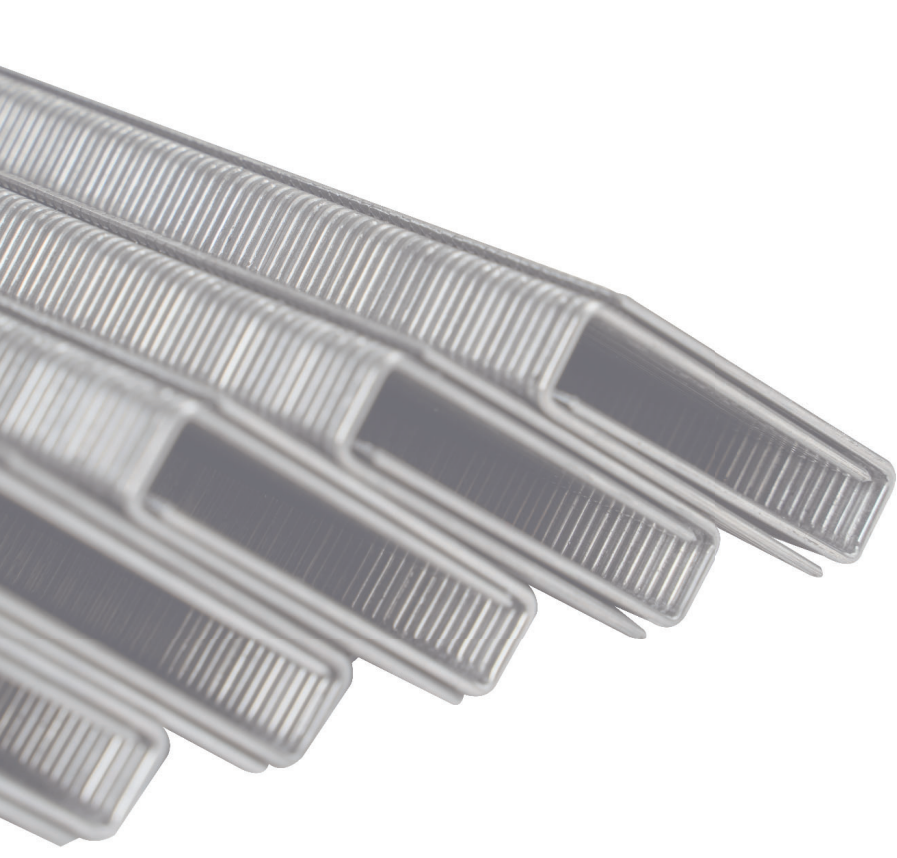

Headquarters: Organize Sanayi Bölgesi
20. Cad. No:62 Melikgazi / KAYSERİ /
TURKEY

Branch: Çerkeşli OSB Mah. İmes 17. Cad.
No:3 Dilovası / KOCAELİ / TURKEY

T: +90 (352) 322 13 84
F: +90 (352) 322 13 90
M: kemerli@kemerli.com.tr

444 7 489